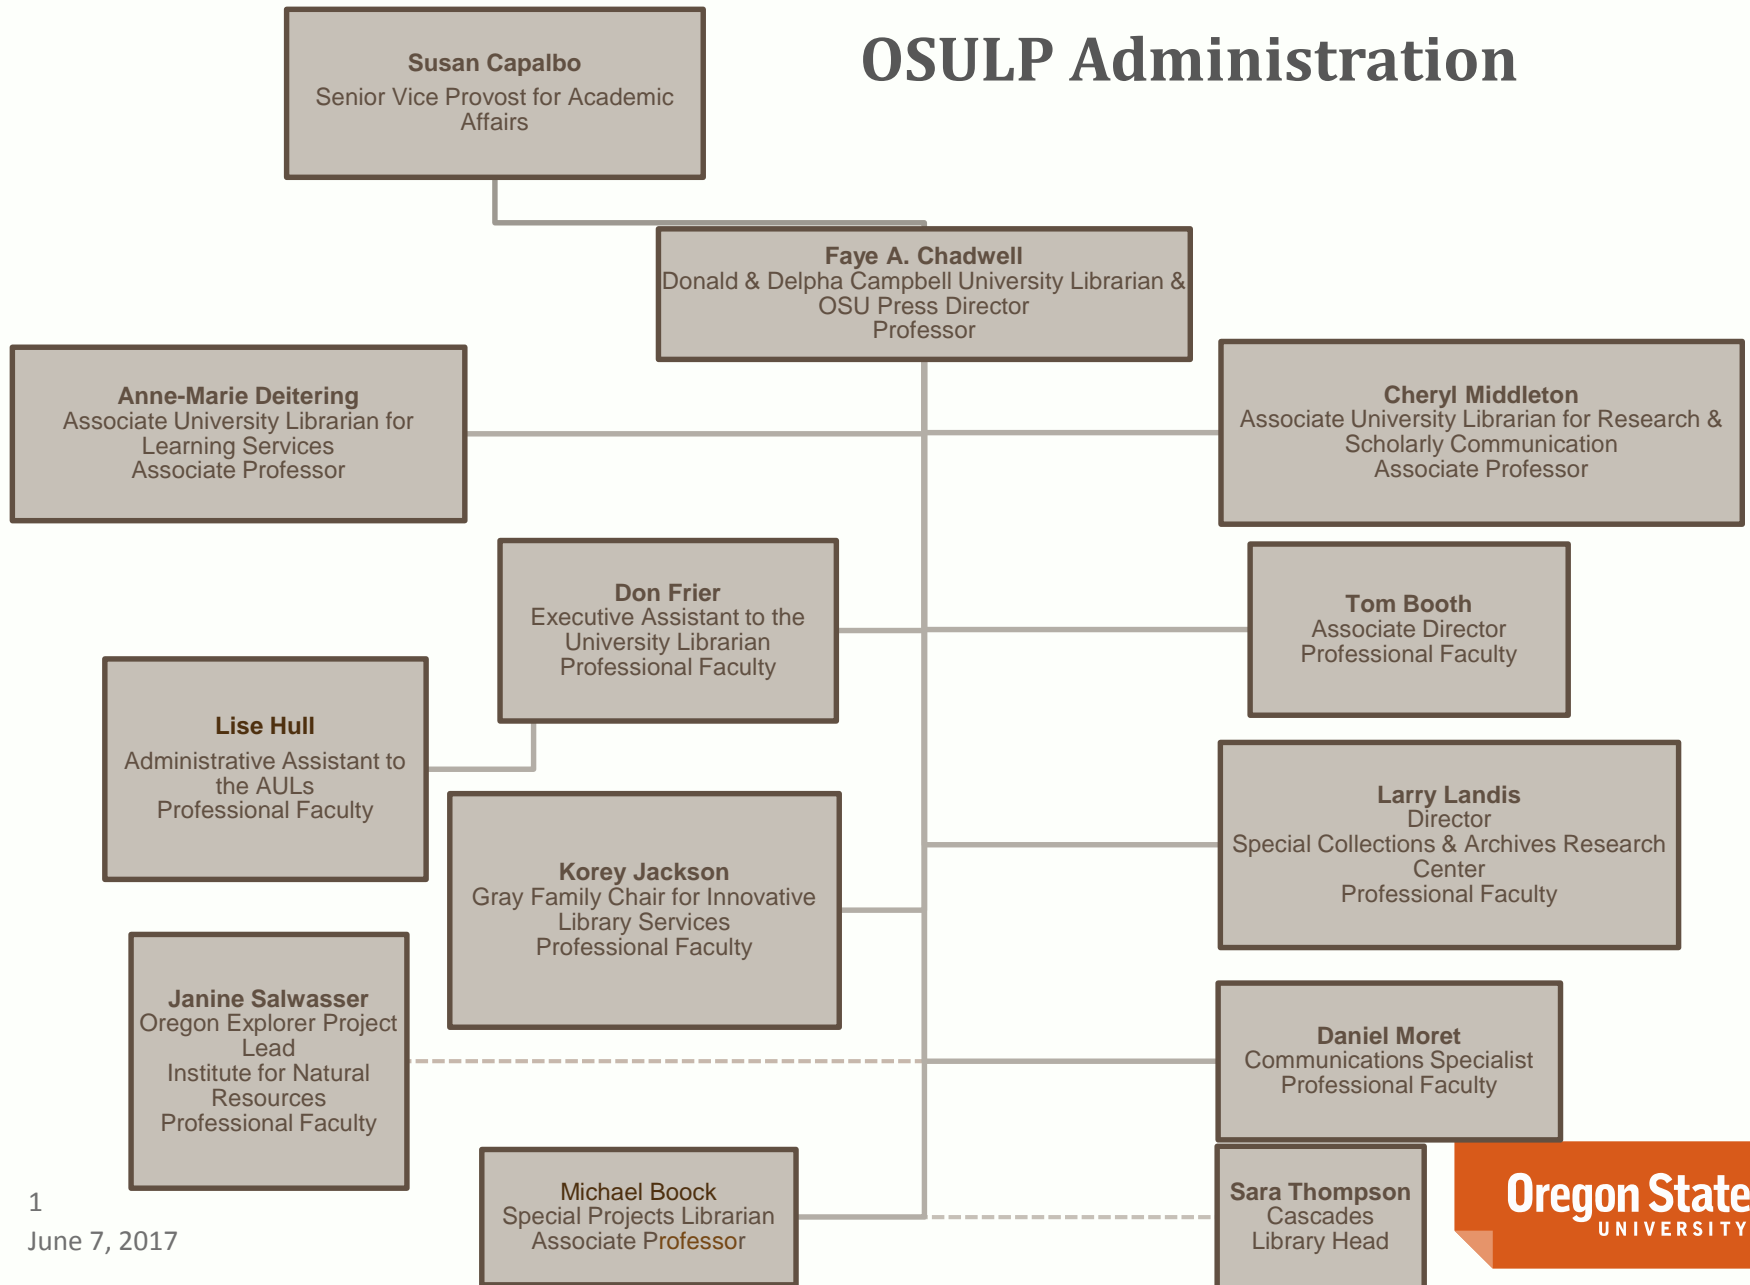

OSU Libraries and Press

Organizational Chart by department

07 June 2017

OSULP Administration

OSULP Administration, continued

Emerging Technologies and Services

Special Collections & Archives Research Center

OSU Press

Faye A. Chadwell
Donald & Delpha
Campbell University
Librarian & Press Director
Professor

Tom Booth
Associate Director
Professional Faculty

Mary Elizabeth Braun
Acquisitions Editor
Professional Faculty

Micki Reaman
Editing, Design, and
Production Manager
Professional Faculty

Marty Brown
Marketing Manager
Professional Faculty

Teaching & Engagement Department

Hatfield Marine Science Center's Guin Library

Library Experience and Access Department

Resource Acquisitions & Sharing Department