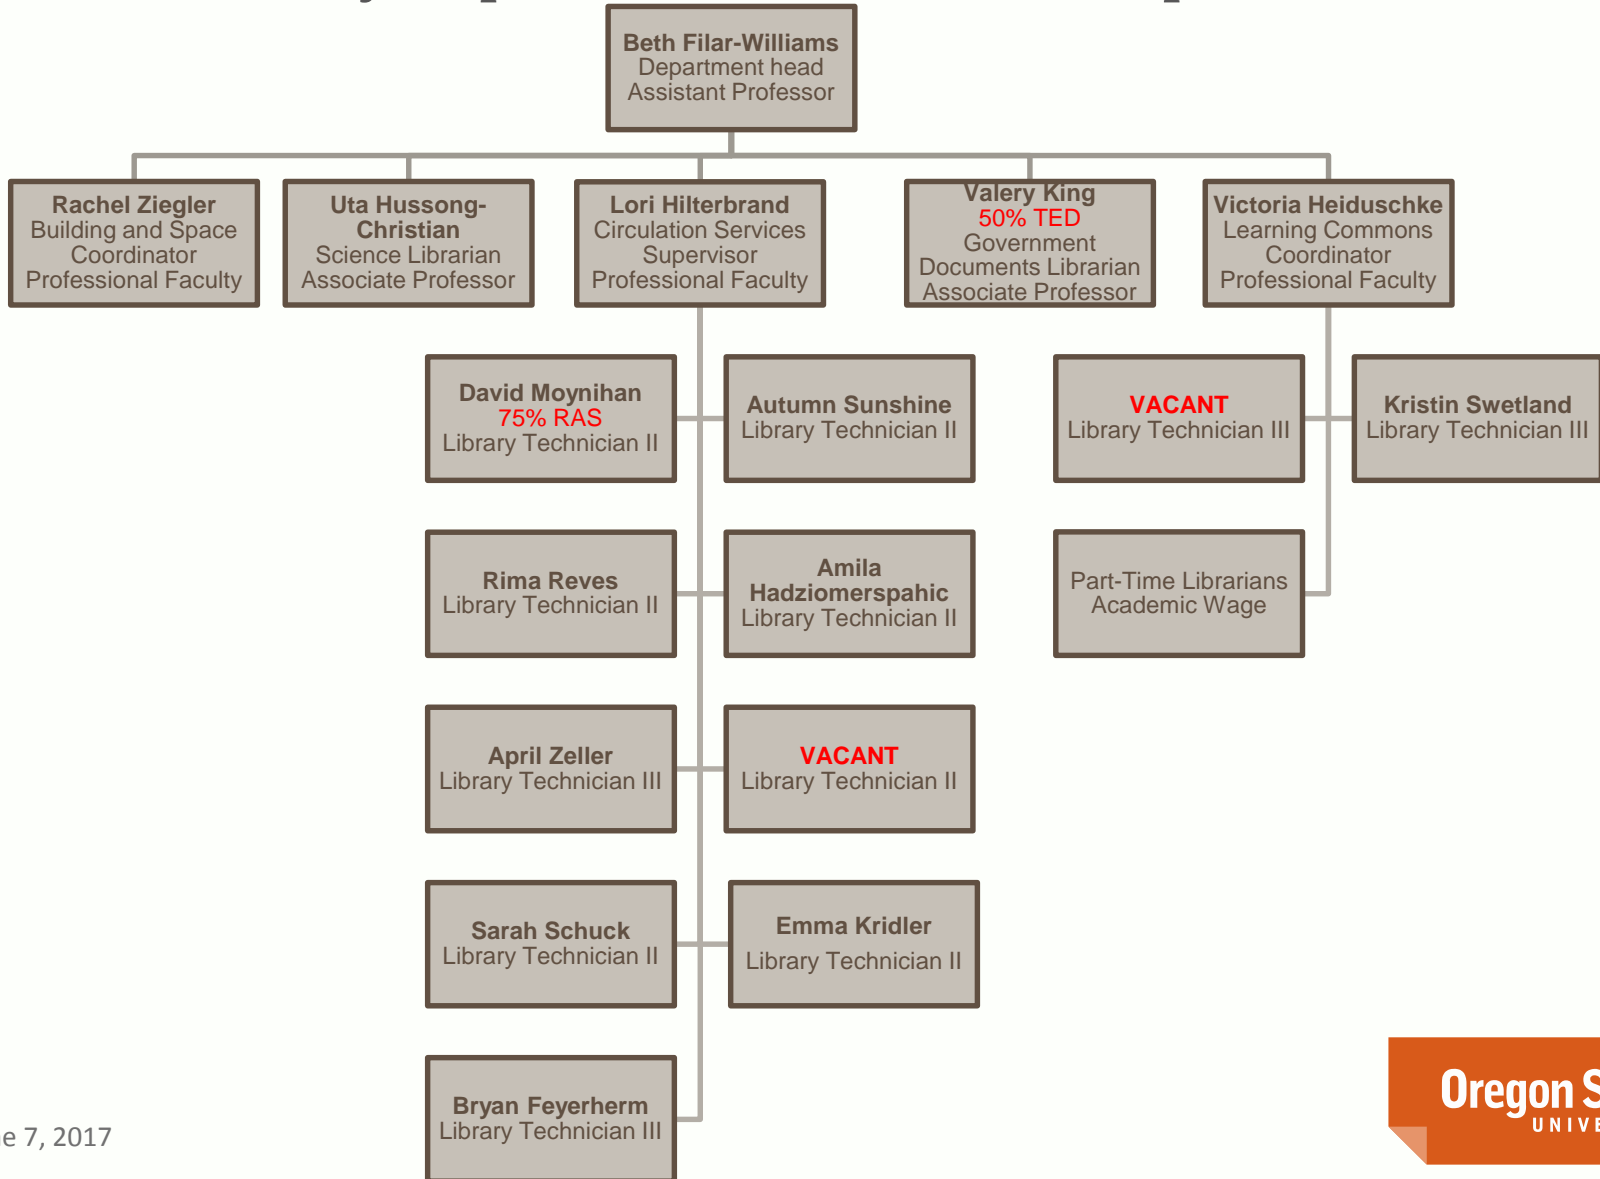

Micki Reaman
Editing, Design, and
Production Manager
Professional Faculty

Marty Brown
Marketing Manager
Professional Faculty

Teaching & Engagement Department

Hatfield Marine Science Center's Guin Library

Library Experience and Access Department

Resource Acquisitions & Sharing Department