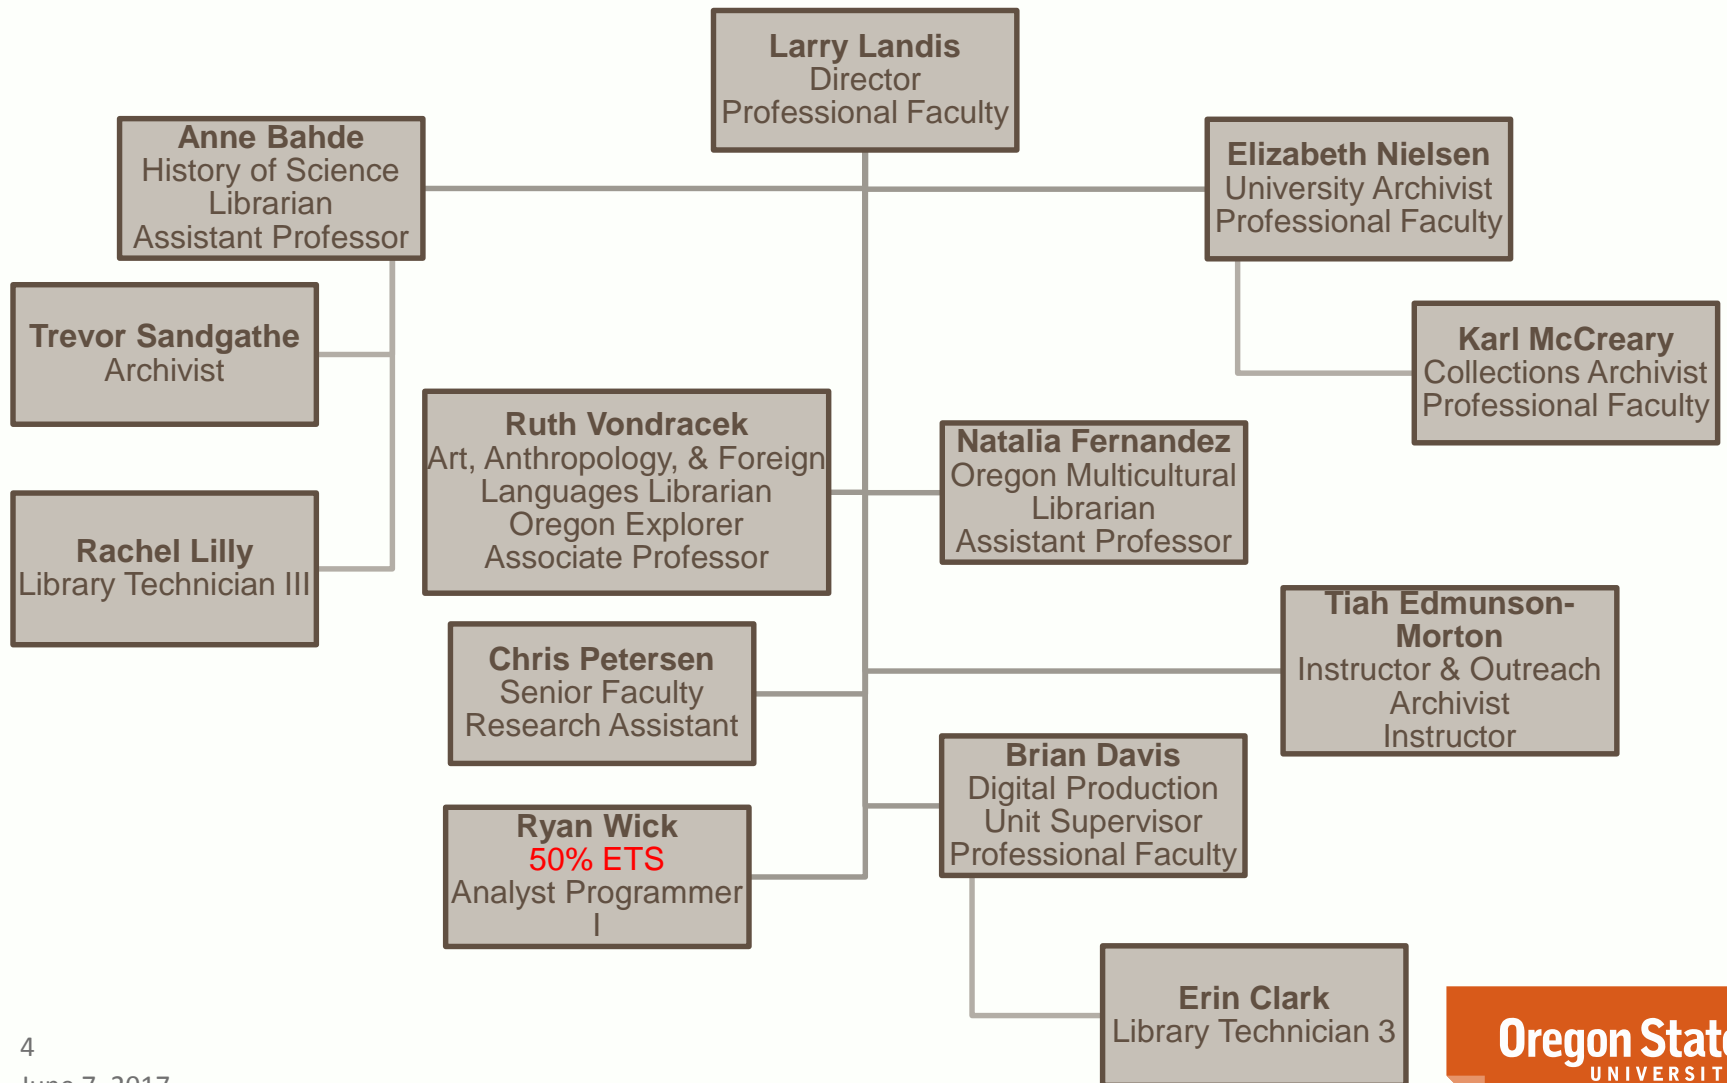

OSU Libraries and Press

Organizational Chart by department

07 June 2017

OSULP Administration

OSULP Administration, continued

Emerging Technologies and Services

Special Collections & Archives Research Center

OSU Press

Faye A. Chadwell
Donald & Delpha
Campbell University
Librarian & Press Director
Professor

Tom Booth
Associate Director
Professional Faculty

Mary Elizabeth Braun
Acquisitions Editor
Professional Faculty

Micki Reaman
Editing, Design, and
Production Manager
Professional Faculty

Marty Brown
Marketing Manager
Professional Faculty

Teaching & Engagement Department

Hatfield Marine Science Center's Guin Library