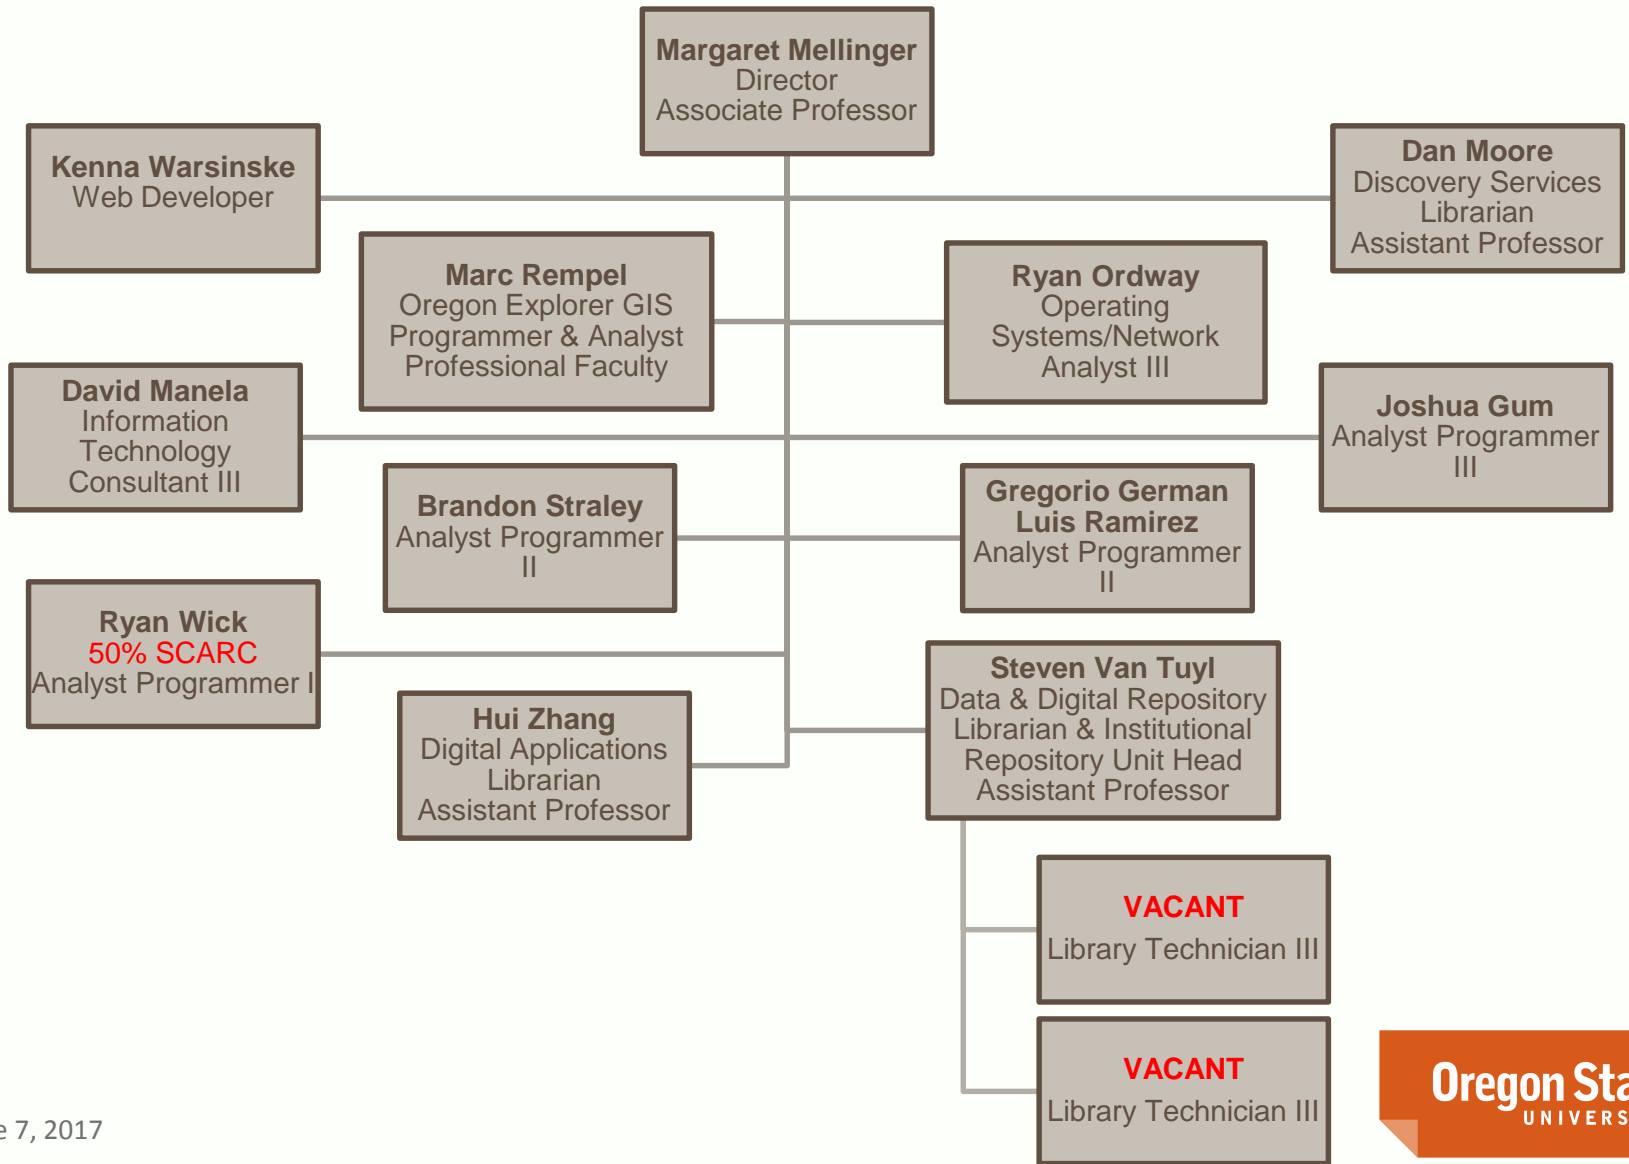

OSU Libraries and Press

Organizational Chart by department

07 June 2017

OSULP Administration

OSULP Administration, continued

Emerging Technologies and Services

Special Collections & Archives Research Center

Micki Reaman
Editing, Design, and
Production Manager
Professional Faculty

Marty Brown
Marketing Manager
Professional Faculty

Teaching & Engagement Department

Hatfield Marine Science Center's Guin Library

Library Experience and Access Department

Resource Acquisitions & Sharing Department