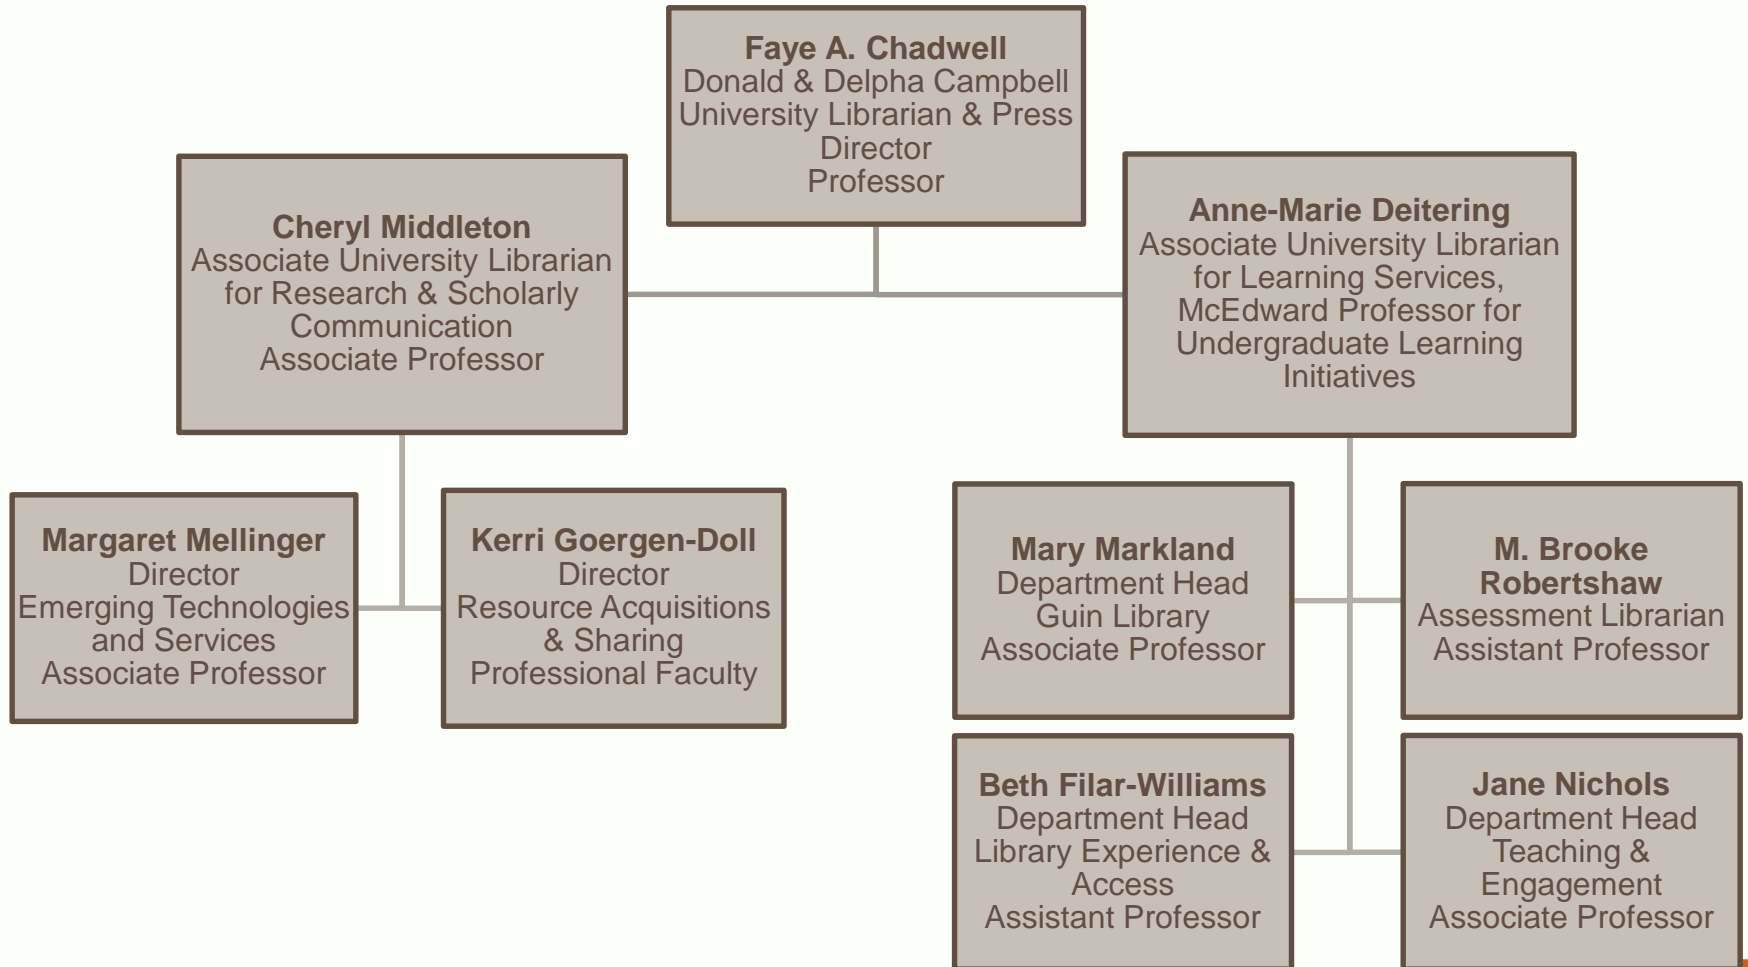

OSU Libraries and Press

Organizational Chart by department

07 June 2017

OSULP Administration

OSULP Administration, continued

Emerging Technologies and Services

Special Collections & Archives Research Center

OSU Press

Faye A. Chadwell
Donald & Delpha
Campbell University
Librarian & Press Director
Professor

Tom Booth
Associate Director
Professional Faculty

Mary Elizabeth Braun
Acquisitions Editor
Professional Faculty

Micki Reaman
Editing, Design, and
Production Manager
Professional Faculty

Marty Brown
Marketing Manager
Professional Faculty

Teaching & Engagement Department

Hatfield Marine Science Center's Guin Library

Library Experience and Access Department

Resource Acquisitions & Sharing Department